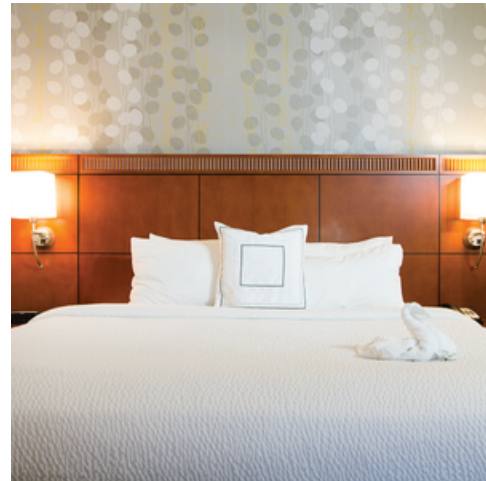

BEDSPREAD & BED SKIRTS

We offer custom bedspreads and coverlets, created to your custom specifications. Throw, waterfall fitted, fitted with gusset or closed fitted. all of our bedspreads use a lock-stitch industrial sewing system to avoid “fly-back” when broken threads occur.

We guarantee our stitching under normal wear for one year

Eagle offers bed skirt options to match any room theme or décor. Choose from three attractive styles: Tailored-5 Pleat, 200% gathered and Box Pleated. All feature a 70/30 pre-shrunk polyester/cotton platform and a 4” self-platform banding at the top edge.

additional options: Box-Spring Hugger, Four-Sided and Quilted