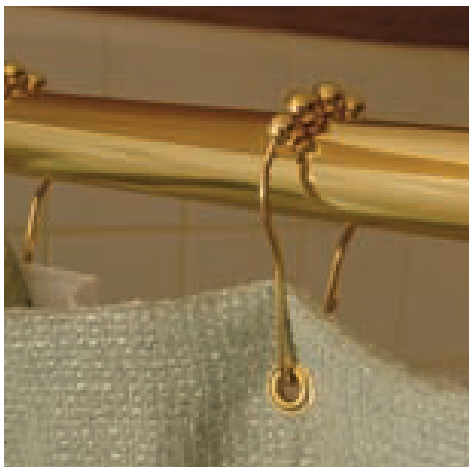

RINGS OR GROMMETS

Choose the style and finish that is appropriate for your project.

Your shower curtain will hang out in style with shower rings from Eagle. We provide design flexibility for either straight or crescent rods. We offer three types of ultra-functional shower rings: standard, rollerball or decorative custom