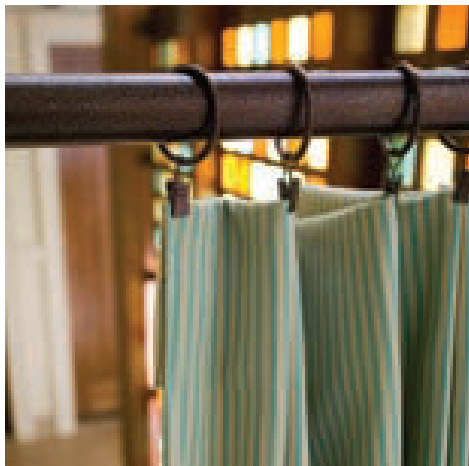

SHOWER HARDWARE

Eagle is your source for unique shower curtain hardware. Eagle provides design flexibility for either straight or crescent rods