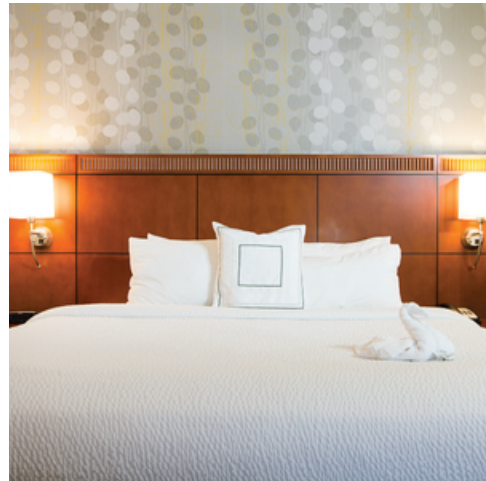

BEDSPREAD & BED SKIRTS

We offer custom bedspreads and coverlets, created to your custom specifications. Throw, waterfall fitted, fitted with gusset or closed fitted. all of our bedspreads use a lock-stitch industrial sewing system to avoid “fly-back” when broken threads occur.

We guarantee our stitching under normal wear for one year

Eagle offers bed skirt options to match any room theme or décor. Choose from three attractive styles: Tailored-5 Pleat, 200% gathered and Box Pleated. all feature a 70/30 pre-shrunk polyester/cotton platform and a 4” self-platform banding at the top edge.

additional options: Box-Spring Hugger, Four-Sided and Quilted